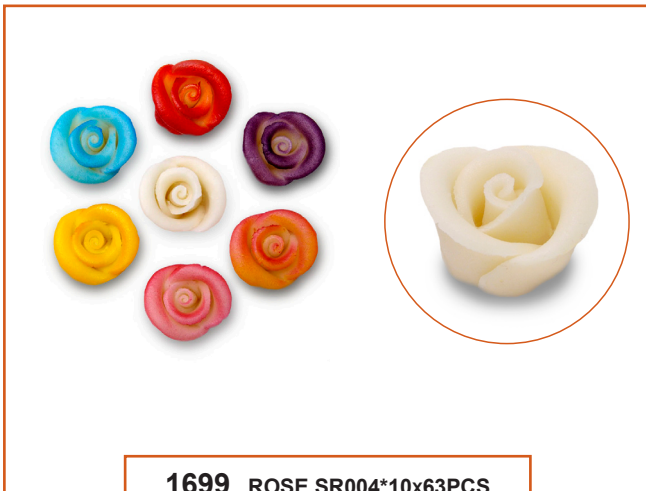

1842 CAKE 50G

2030 PUMPKIN 50G

0890 ROSE ER030 30G

ROSES & LEAVES

ROSES & LEAVES

WHITE-1, YELLOW-2, PINK-3, PEACH-4, RED-5, BLUE-6, MAUVE-7

ROSES & LEAVES

WHITE-1, YELLOW-2, PINK-3, PEACH-4, RED-5, BLUE-6, MAUVE-7

1750 ROSE ER005*10x36PCS

1767 ROSE ER011*10x24PCS

1774 ROSE ER015*10x24PCS

1781 ROSE ER023*10x24PCS

1798 ROSE ER035*10x16PCS

ROSES & LEAVES

1811 LEAF BLM0015*10x420PCS

0845 ROSES ER015*3PCS, 45G
AVAILABLE IN WHITE, YELLOW, PINK, PEACH, RED, BLUE AND MAUVE